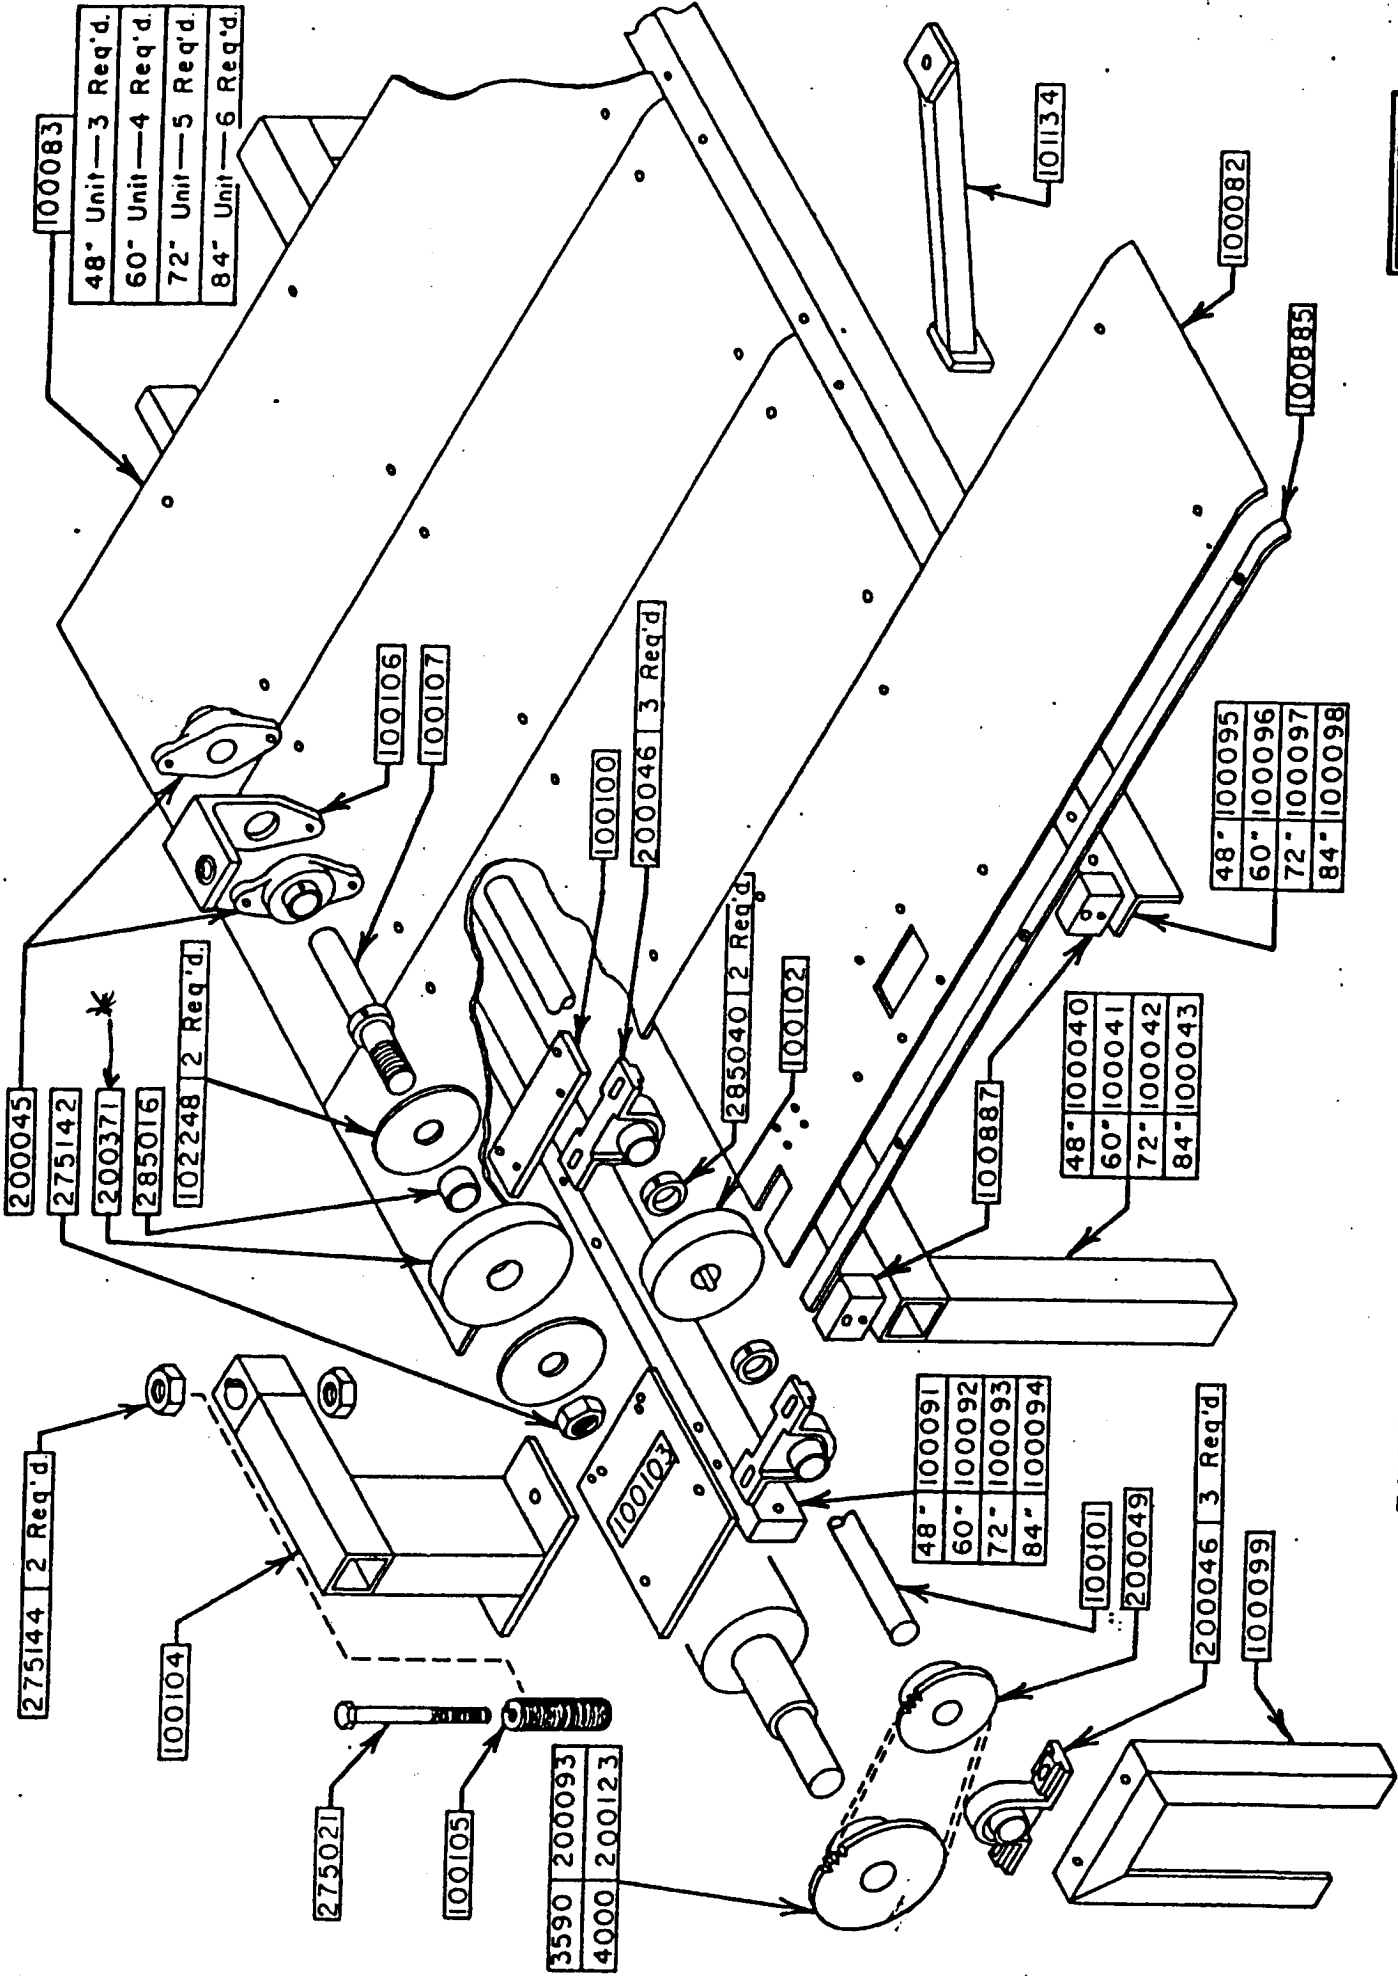

3590 / 4000 MANUAL FEED ENTRY DRIVE